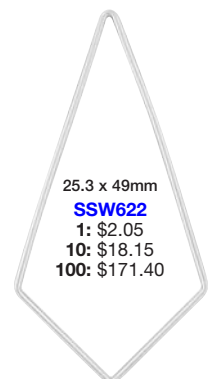

21mm
SSW612 1: \$1.60
10: \$14.40 100: \$136.00

27.3mm
SSW613
1: \$2.05
10: \$18.15
100: \$171.40

33mm
SSW614
1: \$2.45
10: \$22.05
100: \$208.25

Wire Shapes can be used individually or in combinations (as shown).

10mm
SSW615
1: \$0.70
10: \$6.00
100: \$56.55

17mm
SSW616
1: \$0.90
10: \$8.10
100: \$76.60

23mm
SSW617 1: \$1.30
10: \$11.70 100: \$110.55

30mm
SSW618
1: \$1.70
10: \$15.05
100: \$141.55

36.9mm
SSW619
1: \$2.20
10: \$19.50
100: \$184.10

14 x 16mm
SSW676
1: \$0.90
10: \$8.10
100: \$76.60

22.5mm
SSW674
1: \$1.45
10: \$13.05
100: \$123.30

28.8mm
SSW675
1: \$2.25
10: \$19.95
100: \$188.30

Wire Shapes can be used individually or in combinations (as shown).

18 x 34.9mm
SSW620
1: \$1.55
10: \$13.95
100: \$131.75

28 x 41.9mm
SSW621 1: \$1.75
10: \$15.75 100: \$148.85

25.3 x 49mm
SSW622
1: \$2.05
10: \$18.15
100: \$171.40

FLAT SHAPES Made from .025" sheet.

Wire Shapes can be used individually or in combinations (as shown).