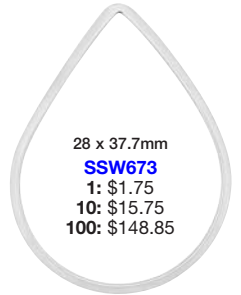

34.7mm
SSW655
1: \$2.05
10: \$18.15
100: \$171.40

42mm
SSW656
1: \$2.40
10: \$21.60
100: \$204.00

Wire Shapes can be used individually or in combinations (as shown).

SIDE VIEW

9.6 x 20.8mm
SSW657
1: \$0.70
10: \$6.00
100: \$56.55

12.3 x 28.8mm
SSW658
1: \$1.15
10: \$10.35
100: \$97.75

17.7 x 35mm
SSW659
1: \$1.55
10: \$13.95
100: \$131.75

23 x 40.8mm
SSW660
1: \$2.05
10: \$18.15
100: \$171.40

Wire Shapes can be used individually or in combinations (as shown).

21 x 29.5mm
SSW672
1: \$1.35
10: \$12.15
100: \$114.80

28 x 37.7mm
SSW673
1: \$1.75
10: \$15.75
100: \$148.85

Wire Shapes can be used individually or in combinations (as shown).

9mm
SSW661
1: \$0.70
10: \$6.00
100: \$56.55

15.5mm
SSW662
1: \$1.15
10: \$10.35
100: \$97.75

22mm
SSW663
1: \$1.55
10: \$13.95
100: \$131.75

28.6mm
SSW664
1: \$2.05
10: \$18.15
100: \$171.40

Wire Shapes can be used individually or in combinations (as shown).