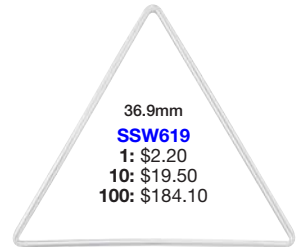

21mm
SSW612 1: \$1.60
10: \$14.40 100: \$136.00

27.3mm
SSW613
1: \$2.05
10: \$18.15
100: \$171.40

33mm
SSW614
1: \$2.45
10: \$22.05
100: \$208.25

Wire Shapes can be used individually or in combinations (as shown).

10mm
SSW615
1: \$0.70
10: \$6.00
100: \$56.55

17mm
SSW616
1: \$0.90
10: \$8.10
100: \$76.60

23mm
SSW617 1: \$1.30
10: \$11.70 100: \$110.55

30mm
SSW618
1: \$1.70
10: \$15.05
100: \$141.55

36.9mm
SSW619
1: \$2.20
10: \$19.50
100: \$184.10

14 x 16mm
SSW676
1: \$0.90
10: \$8.10
100: \$76.60

22.5mm
SSW674
1: \$1.45
10: \$13.05
100: \$123.30

28.8mm
SSW675
1: \$2.25
10: \$19.95
100: \$188.30

Wire Shapes can be used individually or in combinations (as shown).

18 x 34.9mm
SSW620
1: \$1.55
10: \$13.95
100: \$131.75

28 x 41.9mm
SSW621 1: \$1.75
10: \$15.75 100: \$148.85

25.3 x 49mm
SSW622
1: \$2.05
10: \$18.15
100: \$171.40

FLAT SHAPES Made from .025" sheet.

Wire Shapes can be used individually or in combinations (as shown).