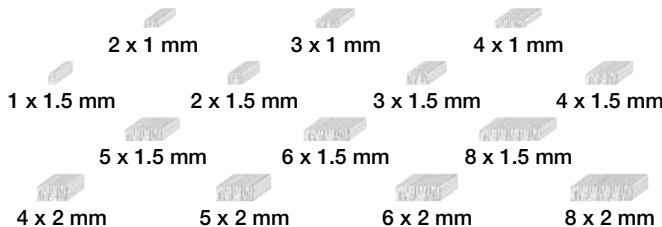

Refer to page 2 for pricing information.

SQUARE STERLING SILVER WIRE

Sold by the foot or the ounce (1/2 ounce minimum).

Fabrication Charge: 4-12 ga. **\$5.85** 14-24 ga. **\$6.50**

Gauge	Size Inches	mm	Length per Ounce	Troy Oz. per Foot	Item No.
4	0.204	5.18	4.7 in.	2.56	SIR041
6	0.162	4.11	7.5 in.	1.59	SIR042
8	0.129	3.26	11.0 in.	1.09	SI8397
10	0.101	2.57	1.5 ft.	0.67	SI8398
12	0.081	2.05	2.3 ft.	0.44	SI8399
14	0.064	1.63	3.8 ft.	0.27	SI8400
16	0.051	1.29	5.5 ft.	0.18	SI8401
18	0.040	1.02	9.5 ft.	0.11	SI8402
20	0.032	0.81	14.0 ft.	0.07	SI8403
22	0.025	0.64	22.0 ft.	0.05	SI8404
24	0.020	0.51	36.0 ft.	0.03	SI8405

SQUARE STERLING SILVER ROD

Sold in 1 ft. lengths.

Fabrication Charge: All sizes **\$6.05**

Size	Inches	Troy Oz. per Foot	Item No.
1.5 mm	0.059"	0.24	SI8391S
2.0 mm	0.079"	0.41	SI8392S
2.5 mm	0.099"	0.65	SIR123
3.0 mm	0.118"	0.92	SI8393S
4.0 mm	0.158"	1.64	SI8394S
5.0 mm	0.197"	2.51	SI8395S
6.0 mm	0.236"	3.68	SI8396S

RECTANGULAR STERLING SILVER ROD

Sold in 1 ft. lengths.

Fabrication Charge: All Sizes **\$6.05**

Size	Troy Oz. per Foot	Item No.
2 x 1.0 mm	0.21	SI8570
3 x 1.0 mm	0.31	SI8571
4 x 1.0 mm	0.39	SI8450
1 x 1.5 mm	0.15	SIR048
2 x 1.5 mm	0.29	SIR049
3 x 1.5 mm	0.46	SIR050
4 x 1.5 mm	0.62	SIR051
5 x 1.5 mm	0.78	SIR052
6 x 1.5 mm	0.92	SIR053
8 x 1.5 mm	1.25	SIR054
4 x 2.0 mm	0.79	SI8451
5 x 2.0 mm	1.04	SI8569
6 x 2.0 mm	1.25	SI8661
8 x 2.0 mm	1.64	SI8662

TRIANGULAR STERLING SILVER WIRE

Sold by the foot or the ounce (1/2 ounce minimum).

Fabrication Charge: All Sizes **\$5.95**

Size	Length per Ounce	Troy Oz. per Foot	Item No.
6 ga. (0.18" x 0.16")	11.0 in.	1.70	SI8424
8 ga. (0.13" x 0.12")	21.0 in.	0.57	SI8425
12 ga. (0.09" x 0.08")	3.0 ft.	0.34	SI8426