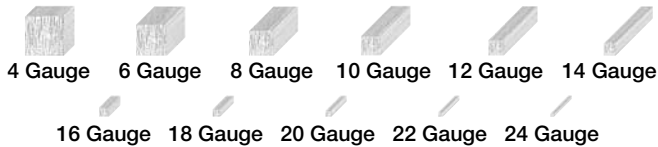

Refer to page 2 for pricing information.

SQUARE STERLING SILVER WIRE

Sold by the foot or the ounce (1/2 ounce minimum).

Fabrication Charge: 4-12 ga. **\$5.85** 14-24 ga. **\$6.50**

Gauge	Size Inches	mm	Length per Ounce	Troy Oz. per Foot	Item No.
4	0.204	5.18	4.7 in.	2.56	SIR041
6	0.162	4.11	7.5 in.	1.59	SIR042
8	0.129	3.26	11.0 in.	1.09	SI8397
10	0.101	2.57	1.5 ft.	0.67	SI8398
12	0.081	2.05	2.3 ft.	0.44	SI8399
14	0.064	1.63	3.8 ft.	0.27	SI8400
16	0.051	1.29	5.5 ft.	0.18	SI8401
18	0.040	1.02	9.5 ft.	0.11	SI8402
20	0.032	0.81	14.0 ft.	0.07	SI8403
22	0.025	0.64	22.0 ft.	0.05	SI8404
24	0.020	0.51	36.0 ft.	0.03	SI8405

SQUARE STERLING SILVER ROD

Sold in 1 ft. lengths.

Fabrication Charge: All sizes **\$6.05**

Size	Inches	Troy Oz. per Foot	Item No.
1.5 mm	0.059"	0.24	SI8391S
2.0 mm	0.079"	0.41	SI8392S
2.5 mm	0.099"	0.65	SIR123
3.0 mm	0.118"	0.92	SI8393S
4.0 mm	0.158"	1.64	SI8394S
5.0 mm	0.197"	2.51	SI8395S
6.0 mm	0.236"	3.68	SI8396S

RECTANGULAR STERLING SILVER ROD

Sold in 1 ft. lengths.

Fabrication Charge: All Sizes **\$6.05**

Size	Troy Oz. per Foot	Item No.
2 x 1.0 mm	0.21	SI8570
3 x 1.0 mm	0.31	SI8571
4 x 1.0 mm	0.39	SI8450
1 x 1.5 mm	0.15	SIR048
2 x 1.5 mm	0.29	SIR049
3 x 1.5 mm	0.46	SIR050
4 x 1.5 mm	0.62	SIR051
5 x 1.5 mm	0.78	SIR052
6 x 1.5 mm	0.92	SIR053
8 x 1.5 mm	1.25	SIR054
4 x 2.0 mm	0.79	SI8451
5 x 2.0 mm	1.04	SI8569
6 x 2.0 mm	1.25	SI8661
8 x 2.0 mm	1.64	SI8662