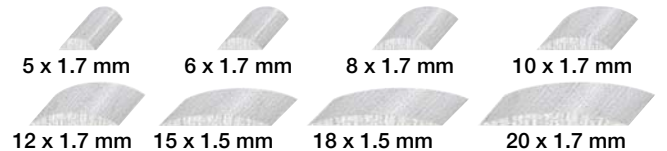

RECTANGULAR STERLING SILVER ROD

Sold in 1 ft. lengths.

Fabrication Charge: All Sizes **\$6.05**

Size	Troy Oz. per Foot	Item No.
2 x 1.0 mm	0.21	SI8570
3 x 1.0 mm	0.31	SI8571
4 x 1.0 mm	0.39	SI8450
1 x 1.5 mm	0.15	SIR048
2 x 1.5 mm	0.29	SIR049
3 x 1.5 mm	0.46	SIR050
4 x 1.5 mm	0.62	SIR051
5 x 1.5 mm	0.78	SIR052
6 x 1.5 mm	0.92	SIR053
8 x 1.5 mm	1.25	SIR054
4 x 2.0 mm	0.79	SI8451
5 x 2.0 mm	1.04	SI8569
6 x 2.0 mm	1.25	SI8661
8 x 2.0 mm	1.64	SI8662

TRIANGULAR STERLING SILVER WIRE

Sold by the foot or the ounce (1/2 ounce minimum).

Fabrication Charge: All Sizes **\$5.95**

Size	Length per Ounce	Troy Oz. per Foot	Item No.
6 ga. (0.18" x 0.16")	11.0 in.	1.70	SI8424
8 ga. (0.13" x 0.12")	21.0 in.	0.57	SI8425
12 ga. (0.09" x 0.08")	3.0 ft.	0.34	SI8426

HALF-ROUND STERLING SILVER WIRE

Sold by the foot or the ounce (1/2 ounce minimum).

Fabrication Charge: 2-16 ga. **\$5.65** 18-20 ga. **\$6.50**

Gauge	Size Inches	mm	Length per Ounce	Troy Oz. per Foot	Item No.
2	0.257	6.53	7.0 in.	1.71	SIR055
4	0.204	5.18	11.0 in.	1.09	SIR056
6	0.162	4.12	1.5 ft.	0.67	SI8419
8	0.129	3.26	2.4 ft.	0.42	SI8420
10	0.101	2.57	3.7 ft.	0.27	SI8421
12	0.081	2.05	5.6 ft.	0.18	SI8422
14	0.064	1.63	9.1 ft.	0.11	SI8423
16	0.051	1.30	14.3 ft.	0.07	SIR057
18	0.040	1.02	23.8 ft.	0.04	SIR133
20	0.032	0.81	38.0 ft.	0.03	SIR134

LOW-DOME STERLING SILVER WIRE

Sold by the foot or the ounce (1/2 ounce minimum).

Fabrication Charge: All sizes **\$5.95**

Size	Length per Ounce	Troy Oz. per Foot	Item No.
5 x 1.7 mm	17.1 in.	0.70	SI8414
6 x 1.7 mm	13.3 in.	0.90	SI8415
8 x 1.7 mm	10.4 in.	1.15	SI8416
10 x 1.7 mm	8.6 in.	1.40	SI8417
12 x 1.7 mm	7.1 in.	1.70	SI8418
15 x 1.5 mm	5.1 in.	2.35	SIR058
18 x 1.5 mm	4.2 in.	2.84	SIR059
20 x 1.7 mm	4.3 in.	2.90	SIR135