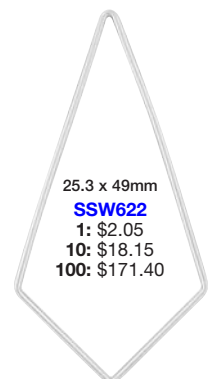

21mm
SSW612 1: \$1.60
10: \$14.40 100: \$136.00

27.3mm
SSW613
1: \$2.05
10: \$18.15
100: \$171.40

33mm
SSW614
1: \$2.45
10: \$22.05
100: \$208.25

Wire Shapes can be used individually or in combinations (as shown).

10mm
SSW615
1: \$0.70
10: \$6.00
100: \$56.55

17mm
SSW616
1: \$0.90
10: \$8.10
100: \$76.60

23mm
SSW617 1: \$1.30
10: \$11.70 100: \$110.55

30mm
SSW618
1: \$1.70
10: \$15.05
100: \$141.55

36.9mm
SSW619
1: \$2.20
10: \$19.50
100: \$184.10

14 x 16mm
SSW676
1: \$0.90
10: \$8.10
100: \$76.60

22.5mm
SSW674
1: \$1.45
10: \$13.05
100: \$123.30

28.8mm
SSW675
1: \$2.25
10: \$19.95
100: \$188.30

Wire Shapes can be used individually or in combinations (as shown).

18 x 34.9mm
SSW620
1: \$1.55
10: \$13.95
100: \$131.75

28 x 41.9mm
SSW621 1: \$1.75
10: \$15.75 100: \$148.85

25.3 x 49mm
SSW622
1: \$2.05
10: \$18.15
100: \$171.40