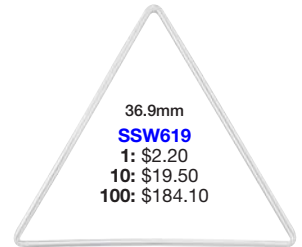

21mm
SSW612 1: \$1.60
10: \$14.40 100: \$136.00

27.3mm
SSW613
1: \$2.05
10: \$18.15
100: \$171.40

33mm
SSW614
1: \$2.45
10: \$22.05
100: \$208.25

Wire Shapes can be used individually or in combinations (as shown).

10mm
SSW615
1: \$0.70
10: \$6.00
100: \$56.55

17mm
SSW616
1: \$0.90
10: \$8.10
100: \$76.60

23mm
SSW617 1: \$1.30
10: \$11.70 100: \$110.55

30mm
SSW618
1: \$1.70
10: \$15.05
100: \$141.55

36.9mm
SSW619
1: \$2.20
10: \$19.50
100: \$184.10

14 x 16mm
SSW676
1: \$0.90
10: \$8.10
100: \$76.60

22.5mm
SSW674
1: \$1.45
10: \$13.05
100: \$123.30

28.8mm
SSW675
1: \$2.25
10: \$19.95
100: \$188.30

Wire Shapes can be used individually or in combinations (as shown).

18 x 34.9mm
SSW620
1: \$1.55
10: \$13.95
100: \$131.75

28 x 41.9mm
SSW621 1: \$1.75
10: \$15.75 100: \$148.85

25.3 x 49mm
SSW622
1: \$2.05
10: \$18.15
100: \$171.40