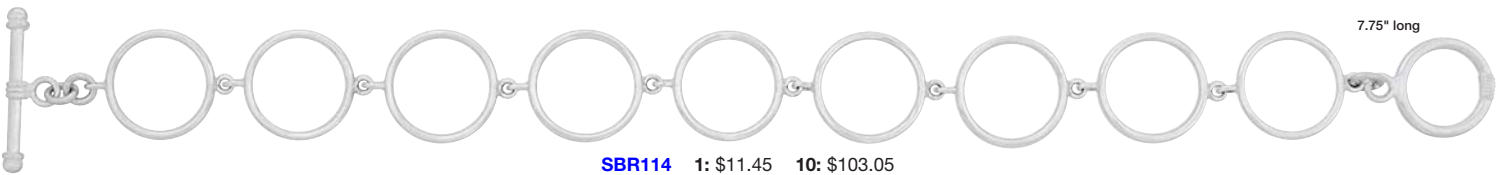

FINISHED BRACELETS

SBR833 1: \$16.72 10: \$139.30

SBR9345 1: \$10.23 10: \$85.20

SBR9925 1: \$11.36 10: \$94.70

SBR8003 1: \$57.05 10: \$475.40

SBR114 1: \$11.45 10: \$103.05

SBR115 1: \$12.80 10: \$115.20

SBR116 1: \$12.15 10: \$109.35

FINISHED NECKLACES

SNW500-18" length 1: \$26.15 10: \$235.35

SNW500-24" length 1: \$30.85 10: \$277.65

SNW500-30" length 1: \$34.55 10: \$310.95

SNW501-18" length 1: \$29.30 10: \$263.70

SNW501-24" length 1: \$32.95 10: \$296.55

SNW501-30" length 1: \$37.65 10: \$338.85

SNW502-18" length 1: \$27.75 10: \$249.75

SNW502-24" length 1: \$31.40 10: \$282.60

SNW502-30" length 1: \$37.15 10: \$334.35

FINISHED STERLING SILVER CHAINS

BOX015 (Box Chain) .85mm wide **Box 015-16"** length 1: \$5.48 10: \$45.60 **Box 015-18"** length 1: \$5.86 10: \$48.80

BC11 (Box Chain) 1.5mm wide **BC11-16"** length 1: \$10.05 10: \$83.80 **BC11-18"** length 1: \$11.14 10: \$92.80

M353 (Box Chain) 1.85mm wide **M353-16"** length 1: \$6.17 10: \$51.40 **M353-18"** length 1: \$6.84 10: \$57.00