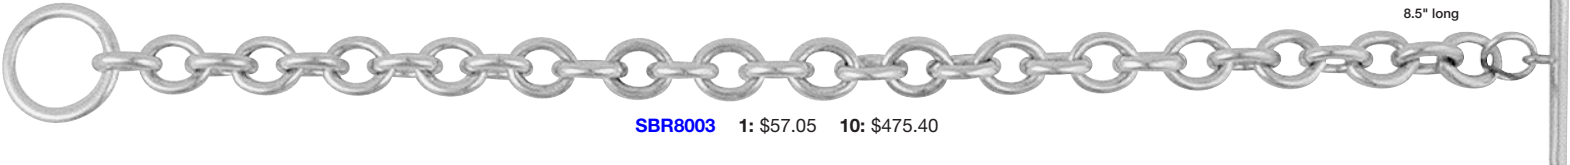

FINISHED BRACELETS

SBR833 1: \$16.72 10: \$139.30

SBR9345 1: \$10.23 10: \$85.20

SBR9925 1: \$11.36 10: \$94.70

SBR8003 1: \$57.05 10: \$475.40

SBR114 1: \$11.45 10: \$103.05

SBR115 1: \$12.80 10: \$115.20

SBR116 1: \$12.15 10: \$109.35

FINISHED NECKLACES

SNW500-18" length 1: \$26.15 10: \$235.35

SNW500-24" length 1: \$30.85 10: \$277.65

SNW500-30" length 1: \$34.55 10: \$310.95

SNW501-18" length 1: \$29.30 10: \$263.70

SNW501-24" length 1: \$32.95 10: \$296.55

SNW501-30" length 1: \$37.65 10: \$338.85

SNW502-18" length 1: \$27.75 10: \$249.75

SNW502-24" length 1: \$31.40 10: \$282.60

SNW502-30" length 1: \$37.15 10: \$334.35

FINISHED STERLING SILVER CHAINS

BOX015 (Box Chain) .85mm wide **Box 015-16"** length 1: \$5.48 10: \$45.60 **Box 015-18"** length 1: \$5.86 10: \$48.80

E44 (Snake Chain) 1.75mm wide **E44-16"** length 1: \$16.42 10: \$136.80 **E44-18"** length 1: \$18.12 10: \$151.00

E47 (Snake Chain) 2.0mm wide **E47-16"** length 1: \$22.20 10: \$185.00 **E47-18"** length 1: \$24.00 10: \$200.00