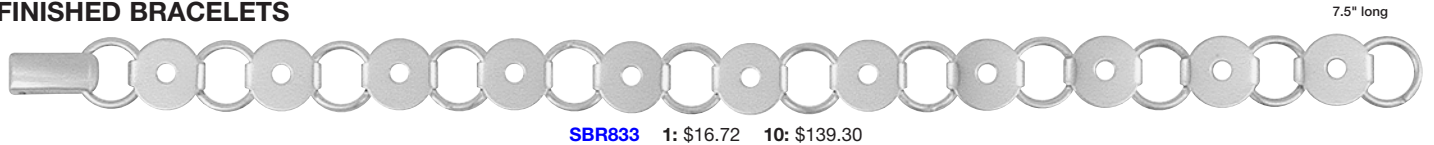

FINISHED BRACELETS

SBR833 1: \$16.72 10: \$139.30

SBR9345 1: \$10.23 10: \$85.20

SBR9925 1: \$11.36 10: \$94.70

SBR8003 1: \$57.05 10: \$475.40

SBR114 1: \$11.45 10: \$103.05

SBR115 1: \$12.80 10: \$115.20

SBR116 1: \$12.15 10: \$109.35

FINISHED NECKLACES

SNW500-18" length 1: \$26.15 10: \$235.35

SNW500-24" length 1: \$30.85 10: \$277.65

SNW500-30" length 1: \$34.55 10: \$310.95

SNW501-18" length 1: \$29.30 10: \$263.70

SNW501-24" length 1: \$32.95 10: \$296.55

SNW501-30" length 1: \$37.65 10: \$338.85

SNW502-18" length 1: \$27.75 10: \$249.75

SNW502-24" length 1: \$31.40 10: \$282.60

SNW502-30" length 1: \$37.15 10: \$334.35

FINISHED STERLING SILVER CHAINS

BOX015 (Box Chain) .85mm wide **Box 015-16"** length 1: \$5.48 10: \$45.60 **Box 015-18"** length 1: \$5.86 10: \$48.80

E44 (Snake Chain) 1.75mm wide **E44-16"** length 1: \$16.42 10: \$136.80 **E44-18"** length 1: \$18.12 10: \$151.00

E47 (Snake Chain) 2.0mm wide **E47-16"** length 1: \$22.20 10: \$185.00 **E47-18"** length 1: \$24.00 10: \$200.00