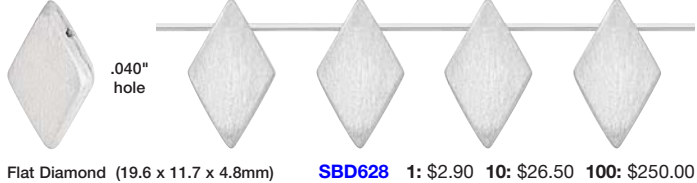

ELECTROFORMED BEADS Beads sold individually. Bead and hole sizes may vary.