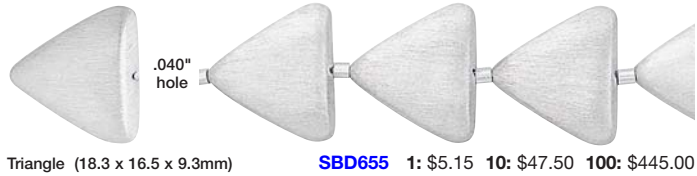

ELECTROFORMED BEADS Beads sold individually. Bead and hole sizes may vary.