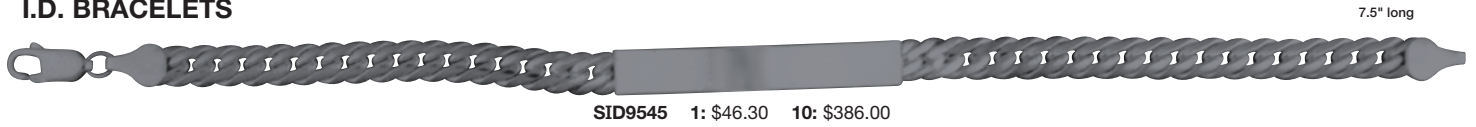

**I.D. BRACELETS**

**SID9545** 1: \$46.30 10: \$386.00

**SID9549** 1: \$73.30 10: \$611.00

**SID9551** 1: \$106.00 10: \$883.20

**I.D. BRACELET BLANKS**

**SID205** 1: \$10.05  
10: \$90.45 100: \$804.00

**SID209** 1: \$16.85  
10: \$151.65 100: \$1,348.00

**SID211** 1: \$25.80  
10: \$232.20 100: \$2,064.00

**I.D. BRACELET PLAQUES**

24.2 x 12.9mm  
**SSF533** 1: \$8.40  
10: \$75.60 100: \$672.00

21 x 14.6mm  
**SSF534** 1: \$7.15  
10: \$64.35 100: \$572.00