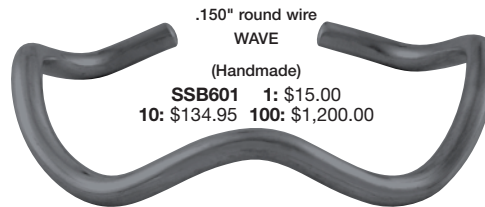

SSB713 1: \$31.75
10: \$309.90 100: \$2,857.80

20mm round plaque
.055" thick
2.5" I.D. (Handmade)

SSB596 1: \$14.30
10: \$128.55 100: \$1,142.85

OPENS
HERE

3/4" wide
.031" thick
CONCAVE

SSB615 1: \$21.45
10: \$193.95 100: \$1,810.00

20mm square plaque
.054" thick
2.4" I.D. (Handmade)

SSB606 1: \$14.30
10: \$128.55 100: \$1,142.85

OPENS
HERE

.128" half-round wire
WAVE
(Handmade)

SSB602 1: \$12.90
10: \$116.05 100: \$1,032.00

3/4"W x 6"L
.027" thick w/.090"
square wire edge
TAPERED CONCAVE

(Handmade)
SSB598 1: \$27.00
10: \$267.20 100: \$2,376.00

3/8" x 2" wide plaque
.054" thick
2.4" I.D.
(Handmade)

SSB607 1: \$15.00
10: \$134.95 100: \$1,200.00

OPENS
HERE

.150" round wire
WAVE
(Handmade)

SSB601 1: \$15.00
10: \$134.95 100: \$1,200.00

1"W x 5 1/4"L
.031" thick w/.090"
square wire edge
TAPERED CONCAVE

(Handmade)
SSB597 1: \$27.35
10: \$260.10 100: \$2,370.00

2 THREADED
BALLS

.100" round wire
(2) 6mm THREADED BALLS

SSB604 1: \$12.90
10: \$116.05 100: \$1,032.00