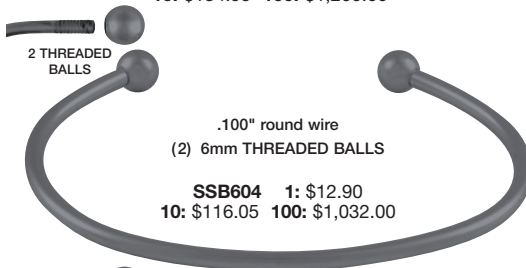

20mm square plaque
.054" thick
2.4" I.D. (Handmade)

SSB606 1: \$14.30
10: \$128.55 100: \$1,142.85

OPENS
HERE

.128" half-round wire
WAVE
(Handmade)

SSB602 1: \$12.90
10: \$116.05 100: \$1,032.00

3/4"W x 6"L
.027" thick w/.090"
square wire edge
TAPERED CONCAVE

(Handmade)
SSB598 1: \$27.00
10: \$267.20 100: \$2,376.00

3/8" x 2" wide plaque
.054" thick
2.4" I.D.
(Handmade)

SSB607 1: \$15.00
10: \$134.95 100: \$1,200.00

OPENS
HERE

.150" round wire
WAVE
(Handmade)

SSB601 1: \$15.00
10: \$134.95 100: \$1,200.00

1"W x 5 1/4"L
.031" thick w/.090"
square wire edge
TAPERED CONCAVE

(Handmade)
SSB597 1: \$27.35
10: \$260.10 100: \$2,370.00

2 THREADED
BALLS

.100" round wire
(2) 6mm THREADED BALLS

SSB604 1: \$12.90
10: \$116.05 100: \$1,032.00

Stainless Steel Rings are available in sizes 5, 6, 7, 8, 9, 10, 11, 12 and 13, unless otherwise noted. Ring sizes may be combined (per ring style) for quantity pricing. Please be sure to specify ring sizes and quantities.