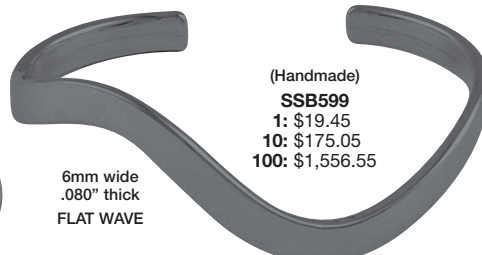

1"W x 5 1/4"L
.031" thick w/.090"
square wire edge
TAPERED CONCAVE

(Handmade)
SSB597 1: \$27.35
10: \$260.10 100: \$2,370.00

2 THREADED
BALLS

.100" round wire
(2) 6mm THREADED BALLS

SSB604 1: \$12.90
10: \$116.05 100: \$1,032.00

(Handmade)

SSB600 1: \$14.75
10: \$132.80 100: \$1,180.55

.140" triangle wire
WAVE

.060" wire
LOW-DOME

SSB609 1: \$17.55
10: \$157.85 100: \$1,403.45

THREADED
BALL

.100" round wire
8mm THREADED BALL

(Handmade)
SSB605 1: \$12.95
10: \$116.60 100: \$1,036.55

(Handmade)

SSB599
1: \$19.45
10: \$175.05
100: \$1,556.55

6mm wide
.080" thick
FLAT WAVE

.079" wire
SSB095 1: \$14.30
10: \$128.55 100: \$1,142.85

HANDMADE items may vary slightly in shape, dimension and finish.

STERLING SILVER RINGS

CUFFS • BANGLES • STERLING SILVER RINGS STAINLESS STEEL RINGS

CUFFS

1/2" wide at center
.051" thick
TAPERED FLAT

SSB350 1: \$13.40
10: \$132.65 100: \$1,273.00

1/2" wide
.060" thick

TRIPLE LOW-DOME
SSB353 1: \$26.90
10: \$242.10 100: \$2,367.20