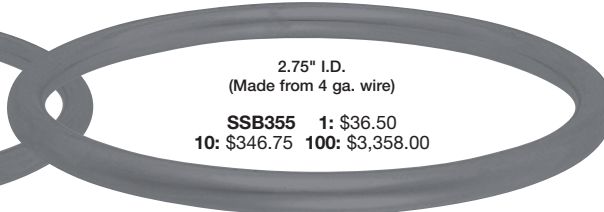

3/4" wide
.051" thick
FLAT

SSB352 1: \$19.35
10: \$193.30 100: \$1,921.45

Tapered 7/8" wide at center to 1.25" wide
.051" thick
FLAT

SSB351 1: \$33.80
10: \$336.30 100: \$3,346.20

1.5" x 2.4"
.100" wire
7 RINGS

SSB104 1: \$9.55
10: \$85.95 100: \$764.00

STERLING SILVER RINGS w/LOOPS

8 Loops 1/4" wide

ADJUSTABLE

TOP VIEW

SRN344
1: \$5.15
10: \$46.40
100: \$412.50

4 Loops 1/4" wide

Available in sizes (6-9)

TOP VIEW

SRN345
1: \$3.30
10: \$29.70
100: \$264.00

ROUND WIRE BANGLES

2.75" I.D.
(Made from 6 ga. wire)

SSB354 1: \$23.25
10: \$213.90 100: \$2,115.75

2.75" I.D.
(Made from 4 ga. wire)

SSB355 1: \$36.50
10: \$346.75 100: \$3,358.00

STERLING SILVER COMFORT FIT RINGS (.060" wall thickness)

Comfort Fit Rings are available in sizes 5, 6, 7, 8, 9, 10, 11, 12 and 13. Ring sizes may be combined (per ring style) for quantity pricing. Please be sure to specify ring sizes and quantities.