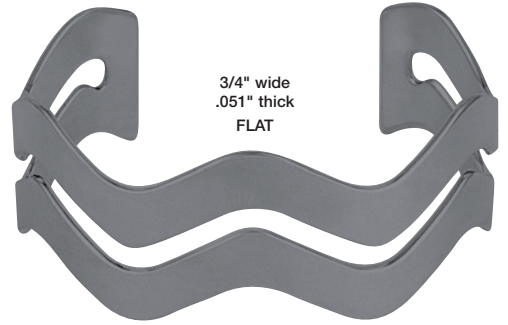

(Handmade)

SSB599
1: \$19.45
10: \$175.05
100: \$1,556.55

6mm wide
.080" thick
FLAT WAVE

.079" wire
SSB095 1: \$14.30
10: \$128.55 100: \$1,142.85

HANDMADE items may vary slightly in shape, dimension and finish.

STERLING SILVER RINGS

CUFFS • BANGLES • STERLING SILVER RINGS STAINLESS STEEL RINGS

CUFFS

1/2" wide at center
.051" thick
TAPERED FLAT

SSB350 1: \$13.40
10: \$132.65 100: \$1,273.00

1/2" wide
.060" thick

TRIPLE LOW-DOME
SSB353 1: \$26.90
10: \$242.10 100: \$2,367.20

3/4" wide
.051" thick
FLAT

SSB352 1: \$19.35
10: \$193.30 100: \$1,921.45

Tapered 7/8" wide at center to 1.25" wide
.051" thick
FLAT

SSB351 1: \$33.80
10: \$336.30 100: \$3,346.20

1.5" x 2.4"
.100" wire
7 RINGS

SSB104 1: \$9.55
10: \$85.95 100: \$764.00

STERLING SILVER RINGS w/LOOPS

8 Loops 1/4" wide

ADJUSTABLE

TOP VIEW

SRN344
1: \$5.15
10: \$46.40
100: \$412.50

4 Loops 1/4" wide

Available in sizes (6-9)