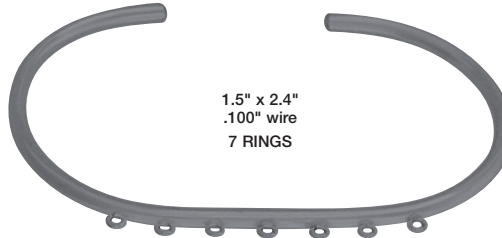

(Handmade)

SSB599
1: \$19.45
10: \$175.05
100: \$1,556.55

6mm wide
.080" thick
FLAT WAVE

.079" wire
SSB095 1: \$14.30
10: \$128.55 100: \$1,142.85

HANDMADE items may vary slightly in shape, dimension and finish.

STERLING SILVER RINGS

CUFFS • BANGLES • STERLING SILVER RINGS STAINLESS STEEL RINGS

CUFFS

1/2" wide at center
.051" thick
TAPERED FLAT

SSB350 1: \$13.40
10: \$132.65 100: \$1,273.00

1/2" wide
.060" thick

TRIPLE LOW-DOME
SSB353 1: \$26.90
10: \$242.10 100: \$2,367.20

3/4" wide
.051" thick
FLAT

SSB352 1: \$19.35
10: \$193.30 100: \$1,921.45

Tapered 7/8" wide at center to 1.25" wide
.051" thick
FLAT

SSB351 1: \$33.80
10: \$336.30 100: \$3,346.20

1.5" x 2.4"
.100" wire
7 RINGS

SSB104 1: \$9.55
10: \$85.95 100: \$764.00

STERLING SILVER RINGS w/LOOPS

8 Loops 1/4" wide

ADJUSTABLE

TOP VIEW

SRN344
1: \$5.15
10: \$46.40
100: \$412.50

4 Loops 1/4" wide

Available in sizes (6-9)