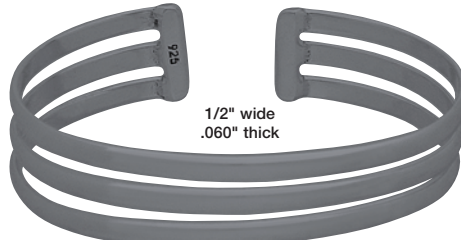

(Handmade)

SSB599
1: \$19.45
10: \$175.05
100: \$1,556.55

6mm wide
.080" thick
FLAT WAVE

.079" wire
SSB095 1: \$14.30
10: \$128.55 100: \$1,142.85

HANDMADE items may vary slightly in shape, dimension and finish.

STERLING SILVER RINGS

CUFFS • BANGLES • STERLING SILVER RINGS STAINLESS STEEL RINGS

CUFFS

1/2" wide at center
.051" thick
TAPERED FLAT

SSB350 1: \$13.40
10: \$132.65 100: \$1,273.00

1/2" wide
.060" thick

TRIPLE LOW-DOME
SSB353 1: \$26.90
10: \$242.10 100: \$2,367.20

3/4" wide
.051" thick
FLAT

SSB352 1: \$19.35
10: \$193.30 100: \$1,921.45

Tapered 7/8" wide at center to 1.25" wide
.051" thick
FLAT

SSB351 1: \$33.80
10: \$336.30 100: \$3,346.20

1.5" x 2.4"
.100" wire
7 RINGS

SSB104 1: \$9.55
10: \$85.95 100: \$764.00

STERLING SILVER RINGS w/LOOPS

8 Loops 1/4" wide

ADJUSTABLE

TOP VIEW

SRN344
1: \$5.15
10: \$46.40
100: \$412.50

4 Loops 1/4" wide

Available in sizes (6-9)