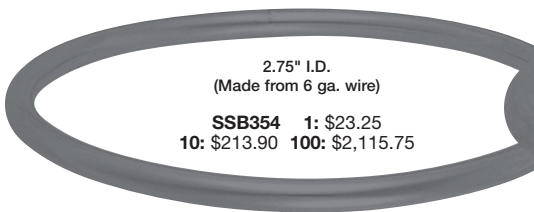

STERLING SILVER RINGS

CUFFS • BANGLES • STERLING SILVER RINGS STAINLESS STEEL RINGS

CUFFS

1/2" wide at center
.051" thick
TAPERED FLAT

SSB350 1: \$13.40
10: \$132.65 100: \$1,273.00

1/2" wide
.060" thick

TRIPLE LOW-DOME
SSB353 1: \$26.90
10: \$242.10 100: \$2,367.20

3/4" wide
.051" thick
FLAT

SSB352 1: \$19.35
10: \$193.30 100: \$1,921.45

Tapered 7/8" wide at center to 1.25" wide
.051" thick
FLAT

SSB351 1: \$33.80
10: \$336.30 100: \$3,346.20

1.5" x 2.4"
.100" wire
7 RINGS

SSB104 1: \$9.55
10: \$85.95 100: \$764.00

STERLING SILVER RINGS w/LOOPS

8 Loops 1/4" wide

ADJUSTABLE

TOP VIEW

SRN344
1: \$5.15
10: \$46.40
100: \$412.50

4 Loops 1/4" wide

Available in sizes (6-9)

TOP VIEW

SRN345
1: \$3.30
10: \$29.70
100: \$264.00

ROUND WIRE BANGLES

2.75" I.D.
(Made from 6 ga. wire)

SSB354 1: \$23.25
10: \$213.90 100: \$2,115.75

2.75" I.D.
(Made from 4 ga. wire)

SSB355 1: \$36.50
10: \$346.75 100: \$3,358.00