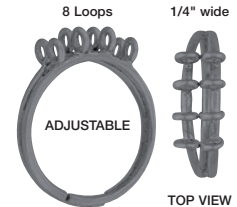

STERLING SILVER RINGS

CUFFS • BANGLES • STERLING SILVER RINGS STAINLESS STEEL RINGS

CUFFS

1/2" wide at center
.051" thick
TAPERED FLAT

SSB350 1: \$13.40
10: \$132.65 100: \$1,273.00

1/2" wide
.060" thick

TRIPLE LOW-DOME
SSB353 1: \$26.90
10: \$242.10 100: \$2,367.20

3/4" wide
.051" thick
FLAT

SSB352 1: \$19.35
10: \$193.30 100: \$1,921.45

Tapered 7/8" wide at center to 1.25" wide
.051" thick
FLAT

SSB351 1: \$33.80
10: \$336.30 100: \$3,346.20

1.5" x 2.4"
.100" wire
7 RINGS

SSB104 1: \$9.55
10: \$85.95 100: \$764.00

STERLING SILVER RINGS w/LOOPS

8 Loops 1/4" wide

ADJUSTABLE

TOP VIEW

SRN344
1: \$5.15
10: \$46.40
100: \$412.50

4 Loops 1/4" wide

Available in sizes (6-9)