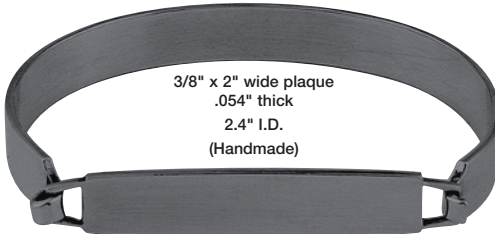

SSB713 1: \$31.75
10: \$309.90 100: \$2,857.80

20mm round plaque
.055" thick
2.5" I.D. (Handmade)

SSB596 1: \$14.30
10: \$128.55 100: \$1,142.85

OPENS
HERE

3/4" wide
.031" thick
CONCAVE

SSB615 1: \$21.45
10: \$193.95 100: \$1,810.00

20mm square plaque
.054" thick
2.4" I.D. (Handmade)

SSB606 1: \$14.30
10: \$128.55 100: \$1,142.85

OPENS
HERE

.128" half-round wire
WAVE
(Handmade)

SSB602 1: \$12.90
10: \$116.05 100: \$1,032.00

3/4"W x 6"L
.027" thick w/.090"
square wire edge
TAPERED CONCAVE

(Handmade)
SSB598 1: \$27.00
10: \$267.20 100: \$2,376.00

3/8" x 2" wide plaque
.054" thick
2.4" I.D.
(Handmade)

SSB607 1: \$15.00
10: \$134.95 100: \$1,200.00

OPENS
HERE

.150" round wire
WAVE
(Handmade)

SSB601 1: \$15.00
10: \$134.95 100: \$1,200.00

1"W x 5 1/4"L
.031" thick w/.090"
square wire edge
TAPERED CONCAVE

(Handmade)
SSB597 1: \$27.35
10: \$260.10 100: \$2,370.00

2 THREADED
BALLS

.100" round wire
(2) 6mm THREADED BALLS

SSB604 1: \$12.90
10: \$116.05 100: \$1,032.00