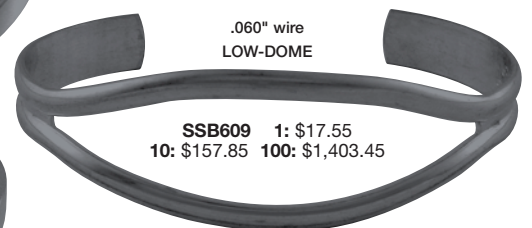

1"W x 5 1/4"L
.031" thick w/.090"
square wire edge
TAPERED CONCAVE

(Handmade)
SSB597 1: \$27.35
10: \$260.10 100: \$2,370.00

2 THREADED
BALLS

.100" round wire
(2) 6mm THREADED BALLS

SSB604 1: \$12.90
10: \$116.05 100: \$1,032.00

(Handmade)

SSB600 1: \$14.75
10: \$132.80 100: \$1,180.55

.140" triangle wire
WAVE

.060" wire
LOW-DOME

SSB609 1: \$17.55
10: \$157.85 100: \$1,403.45

THREADED
BALL

.100" round wire
8mm THREADED BALL

(Handmade)
SSB605 1: \$12.95
10: \$116.60 100: \$1,036.55

(Handmade)

SSB599
1: \$19.45
10: \$175.05
100: \$1,556.55

6mm wide
.080" thick
FLAT WAVE

.079" wire
SSB095 1: \$14.30
10: \$128.55 100: \$1,142.85

HANDMADE items may vary slightly in shape, dimension and finish.

STERLING SILVER RINGS

CUFFS • BANGLES • STERLING SILVER RINGS STAINLESS STEEL RINGS

CUFFS

1/2" wide at center
.051" thick
TAPERED FLAT

SSB350 1: \$13.40
10: \$132.65 100: \$1,273.00

1/2" wide
.060" thick

TRIPLE LOW-DOME
SSB353 1: \$26.90
10: \$242.10 100: \$2,367.20