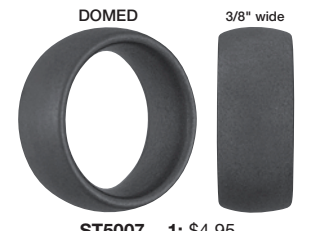

FLAT 5/16" wide

ST5003 1: \$4.65
10: \$41.85 100: \$372.00

FLAT 3/8" wide

ST5004 1: \$5.50
10: \$49.50 100: \$440.00

FLAT 1mm wide

ST5008 1: \$1.55
10: \$13.95 100: \$124.00

FLAT 2.5mm wide

ST5009 1: \$2.20
10: \$19.80 100: \$176.00

DOMED 3/16" wide

ST5005 1: \$3.05
10: \$27.45 100: \$244.00

DOMED 5/16" wide

ST5006 1: \$4.55
10: \$40.95 100: \$364.00

DOMED 3/8" wide

ST5007 1: \$4.95
10: \$44.55 100: \$396.00

STAINLESS STEEL COMFORT FIT RINGS (.120" wall thickness)