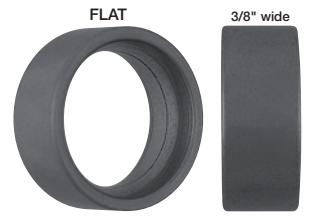

Stainless Steel Rings are available in sizes 5, 6, 7, 8, 9, 10, 11, 12 and 13, unless otherwise noted. Ring sizes may be combined (per ring style) for quantity pricing. Please be sure to specify ring sizes and quantities.

STAINLESS STEEL RINGS

(.040" wall thickness)

FLAT 1mm wide

ST5000 1: \$1.75
10: \$15.75 100: \$140.00

FLAT 2.5mm wide

ST5001 1: \$2.30
10: \$20.70 100: \$184.00

FLAT 3/16" wide

ST5002 1: \$3.15
10: \$28.35 100: \$252.00

FLAT 5/16" wide

ST5003 1: \$4.65
10: \$41.85 100: \$372.00

FLAT 3/8" wide

ST5004 1: \$5.50
10: \$49.50 100: \$440.00

FLAT 1mm wide

ST5008 1: \$1.55
10: \$13.95 100: \$124.00

FLAT 2.5mm wide

ST5009 1: \$2.20
10: \$19.80 100: \$176.00