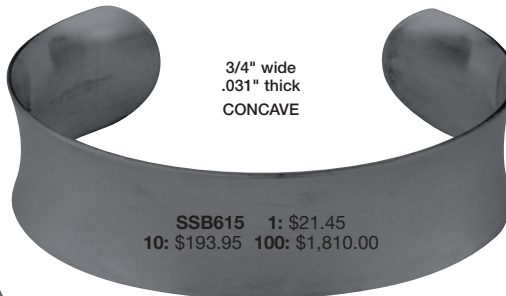

CUFFS

STERLING SILVER BRACELETS

CUFFS

3/8" wide
.031" thick
FLAT

SSB612 1: \$12.40
10: \$111.70 100: \$993.15

3/8" wide
.031" thick
CONCAVE

SSB613 1: \$12.65
10: \$114.45 100: \$1,011.95

1.125" wide
.025" thick
SLIGHTLY DOMED

SI8714 1: \$21.60
10: \$202.45 100: \$1,800.00

3/8" wide
.028" thick
HAMMERED

SSB097 1: \$12.45
10: \$112.10 100: \$997.60

1/2" wide
.031" thick
CONCAVE

SSB614 1: \$15.90
10: \$143.20 100: \$1,273.15

2" wide
.025" thick
SLIGHTLY DOMED

SSB713 1: \$31.75
10: \$309.90 100: \$2,857.80

20mm round plaque
.055" thick
2.5" I.D. (Handmade)

SSB596 1: \$14.30
10: \$128.55 100: \$1,142.85

OPENS
HERE

3/4" wide
.031" thick
CONCAVE

SSB615 1: \$21.45
10: \$193.95 100: \$1,810.00

20mm square plaque
.054" thick
2.4" I.D. (Handmade)

SSB606 1: \$14.30
10: \$128.55 100: \$1,142.85

OPENS
HERE

.128" half-round wire
WAVE
(Handmade)

SSB602 1: \$12.90
10: \$116.05 100: \$1,032.00

3/4"W x 6"L
.027" thick w/.090"
square wire edge
TAPERED CONCAVE