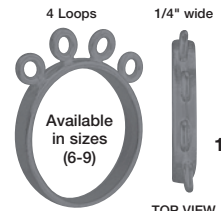

3/4" wide
.051" thick
FLAT

SSB352 1: \$19.35
10: \$193.30 100: \$1,921.45

Tapered 7/8" wide at center to 1.25" wide
.051" thick
FLAT

SSB351 1: \$33.80
10: \$336.30 100: \$3,346.20

1.5" x 2.4"
.100" wire
7 RINGS

SSB104 1: \$9.55
10: \$85.95 100: \$764.00

STERLING SILVER RINGS w/LOOPS

8 Loops 1/4" wide

ADJUSTABLE

TOP VIEW

SRN344
1: \$5.15
10: \$46.40
100: \$412.50

4 Loops 1/4" wide

Available in sizes (6-9)