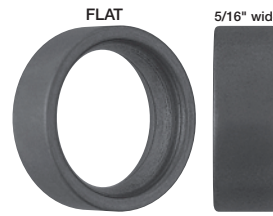

Stainless Steel Rings are available in sizes 5, 6, 7, 8, 9, 10, 11, 12 and 13, unless otherwise noted. Ring sizes may be combined (per ring style) for quantity pricing. Please be sure to specify ring sizes and quantities.

STAINLESS STEEL RINGS

(.040" wall thickness)

FLAT 1mm wide

ST5000 1: \$1.75
10: \$15.75 100: \$140.00

FLAT 2.5mm wide

ST5001 1: \$2.30
10: \$20.70 100: \$184.00

FLAT 3/16" wide

ST5002 1: \$3.15
10: \$28.35 100: \$252.00

FLAT 5/16" wide

ST5003 1: \$4.65
10: \$41.85 100: \$372.00

FLAT 3/8" wide

ST5004 1: \$5.50
10: \$49.50 100: \$440.00

FLAT 1mm wide

ST5008 1: \$1.55
10: \$13.95 100: \$124.00

FLAT 2.5mm wide

ST5009 1: \$2.20
10: \$19.80 100: \$176.00