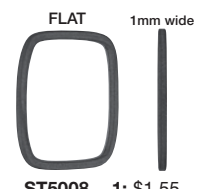

Stainless Steel Rings are available in sizes 5, 6, 7, 8, 9, 10, 11, 12 and 13, unless otherwise noted. Ring sizes may be combined (per ring style) for quantity pricing. Please be sure to specify ring sizes and quantities.

STAINLESS STEEL RINGS

(.040" wall thickness)

FLAT 1mm wide

ST5000 1: \$1.75
10: \$15.75 100: \$140.00

FLAT 2.5mm wide

ST5001 1: \$2.30
10: \$20.70 100: \$184.00

FLAT 3/16" wide

ST5002 1: \$3.15
10: \$28.35 100: \$252.00

FLAT 5/16" wide

ST5003 1: \$4.65
10: \$41.85 100: \$372.00

FLAT 3/8" wide

ST5004 1: \$5.50
10: \$49.50 100: \$440.00

FLAT 1mm wide

ST5008 1: \$1.55
10: \$13.95 100: \$124.00

FLAT 2.5mm wide

ST5009 1: \$2.20
10: \$19.80 100: \$176.00