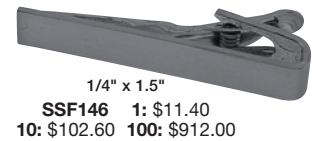

**TUBE BEZEL DROPS**

**STAMPINGS (All stampings are .032" thick.)**

<b>SBZ332</b> 1: \$2.40 10: \$21.60 100: \$192.00	<b>SBZ333</b> 1: \$3.05 10: \$27.45 100: \$244.00	<b>SBZ334</b> 1: \$3.70 10: \$33.30 100: \$296.00	<b>SBZ335</b> 1: \$2.45 10: \$22.05 100: \$196.00	<b>SBZ336</b> 1: \$2.85 10: \$25.65 100: \$228.00	<b>SBZ337</b> 1: \$3.90 10: \$35.10 100: \$312.00	<b>SBZ338</b> 1: \$3.40 10: \$30.60 100: \$272.00	<b>SBZ339</b> 1: \$3.65 10: \$32.85 100: \$292.00

**I.D. BRACELETS**

**I.D. BRACELET BLANKS**

**I.D. BRACELET PLAQUES**

**DOG TAG**  
(.020" thick)

**MONEY CLIPS (.031" thick)**

**TIE CLIPS**

**COIN HOLDERS**

**CUFFLINKS**