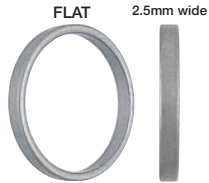

ST5001 1: $2.30
10: $20.70 100: $184.00