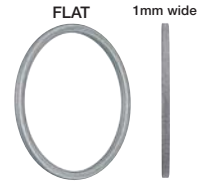

STAINLESS STEEL RINGS

(.040" wall thickness)

ST5000 1: $1.75
10: $15.75 100: $140.00