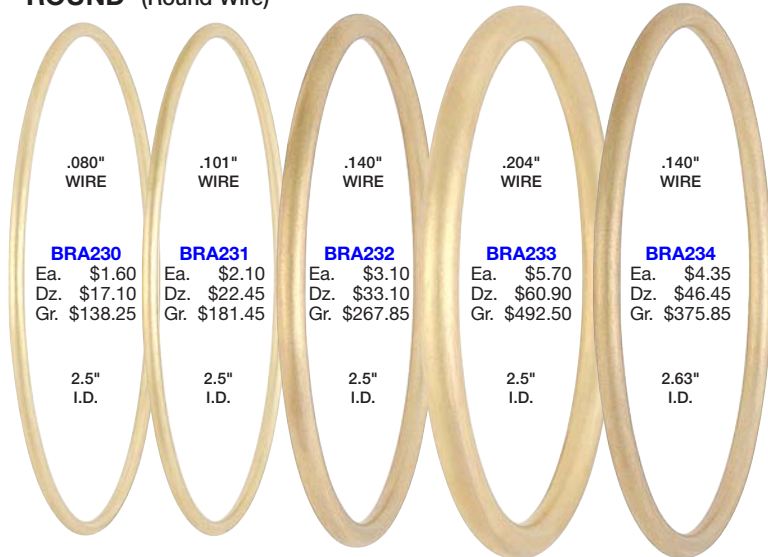

2.63"  
I.D.

1/4"  
WIDE

**BR4954**  
Ea. \$2.00  
Dz. \$21.35  
Gr. \$172.80

2.875"  
I.D.

3/8"  
WIDE

**BR4955**  
Ea. \$2.25  
Dz. \$24.05  
Gr. \$194.40

2.63"  
I.D.

3/8"  
WIDE

**BR4956**  
Ea. \$2.65  
Dz. \$28.30  
Gr. \$228.95

2.875"  
I.D.

**ROUND / FLAT**

1/2"  
WIDE

2.63"  
I.D.

3/4"  
WIDE

2.63"  
I.D.

1"  
WIDE

2.63"  
I.D.

**BR4957** Ea. \$2.85 Dz. \$30.45 Gr. \$246.25  
**BR4958** Ea. \$4.20 Dz. \$44.85 Gr. \$362.90  
**BR4959** Ea. \$5.40 Dz. \$57.65 Gr. \$466.55

**ROUND (Round Wire)**

.080"  
WIRE

**BRA230**  
Ea. \$1.60  
Dz. \$17.10  
Gr. \$138.25

2.5"  
I.D.

.101"  
WIRE

**BRA231**  
Ea. \$2.10  
Dz. \$22.45  
Gr. \$181.45

2.5"  
I.D.

.140"  
WIRE

**BRA232**  
Ea. \$3.10  
Dz. \$33.10  
Gr. \$267.85

2.5"  
I.D.

.204"  
WIRE