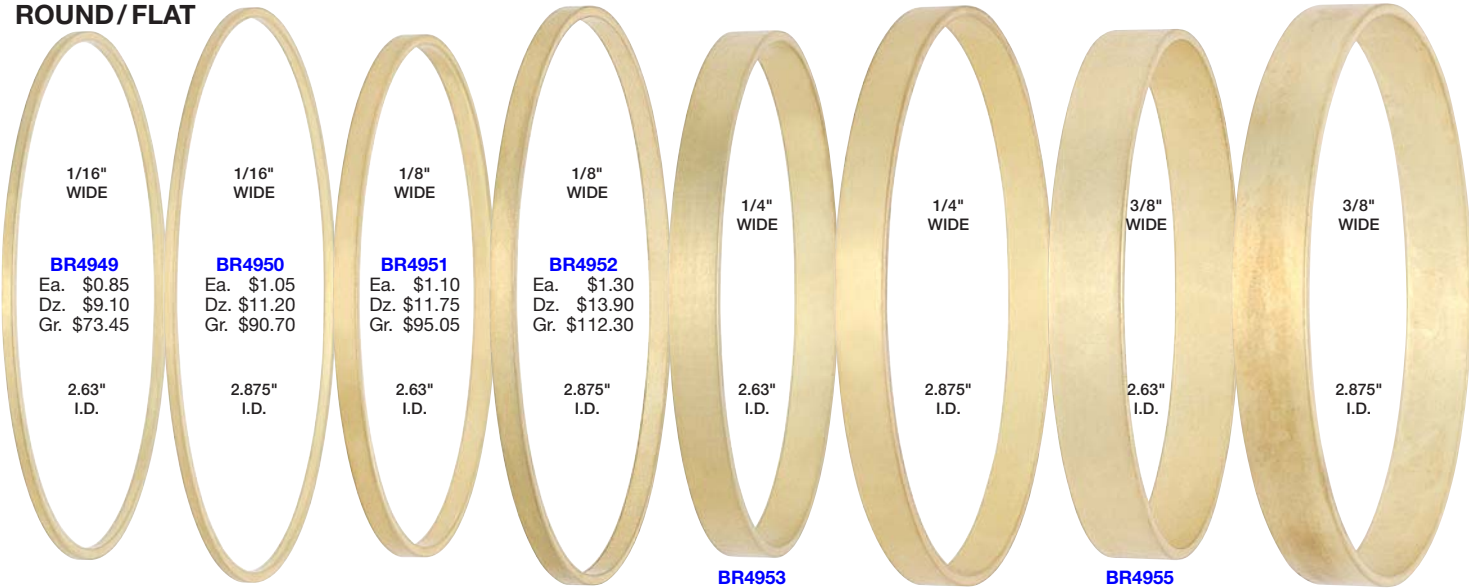

ROUND / FLAT

1/16"
WIDE

BR4949
Ea. $0.85
Dz. $9.10
Gr. $73.45

2.63"
I.D.

1/16"
WIDE

BR4950
Ea. $1.05
Dz. $11.20
Gr. $90.70

2.875"
I.D.

1/8"
WIDE

BR4951
Ea. $1.10
Dz. $11.75
Gr. $95.05

2.63"
I.D.

1/8"
WIDE

BR4952
Ea. $1.30
Dz. $13.90
Gr. $112.30

2.875"
I.D.

1/4"
WIDE

BR4953
Ea. $1.70
Dz. $18.15
Gr. $146.90

2.63"
I.D.

1/4"
WIDE

BR4954
Ea. $2.00
Dz. $21.35
Gr. $172.80

2.875"
I.D.

3/8"
WIDE

BR4955
Ea. $2.25
Dz. $24.05
Gr. $194.40

2.63"
I.D.

3/8"
WIDE

BR4956
Ea. $2.65
Dz. $28.30
Gr. $228.95

2.875"
I.D.