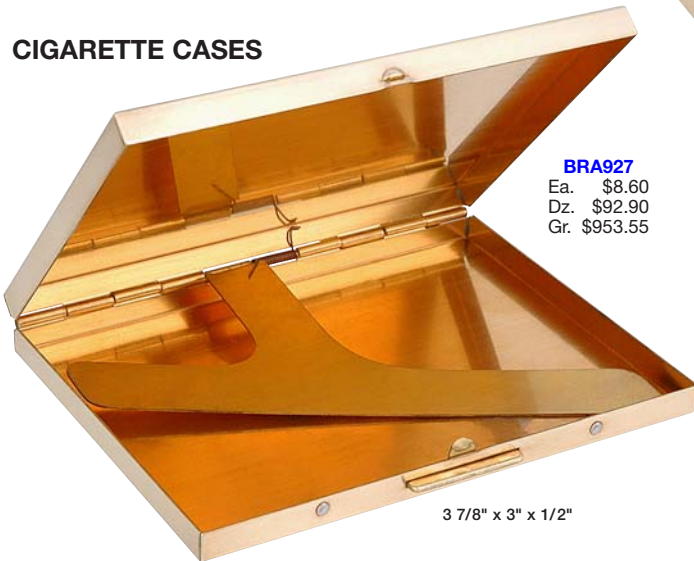

2 5/16" x 1 3/16" x 15/16"

BRA922
Ea. \$5.00
Dz. \$54.00
Gr. \$554.40

2 13/16" x 1 13/16" x 5/8"

SQUARE HINGED BOXES

1 1/2" x 1 1/2" x 1/2"

BRA923
Ea. \$4.30
Dz. \$46.45
Gr. \$476.80

2" x 2" x 5/8"

BRA924
Ea. \$4.80
Dz. \$51.85
Gr. \$532.20

BRA925
Ea. \$5.15
Dz. \$55.60
Gr. \$571.05

2 1/4" x 2 1/4" x 5/8"

2 13/16" x 2 3/8" x 3/4"

BRA926
Ea. \$7.35
Dz. \$79.40
Gr. \$814.95

CIGARETTE CASES

3 7/8" x 3" x 1/2"

BRA927
Ea. \$8.60
Dz. \$92.90
Gr. \$953.55

4 5/8" x 3 1/4" x 7/16"

BRA928
Ea. \$9.25
Dz. \$99.90
Gr. \$1,025.65

BUSINESS CARD CASES

Polished Brass

BRA929P
Ea. \$3.90
Dz. \$42.10
Gr. \$432.45

3 5/8" x 2 1/4" x 3/16"

Satin Silvertone

BRA929S
Ea. \$3.90
Dz. \$42.10
Gr. \$432.45