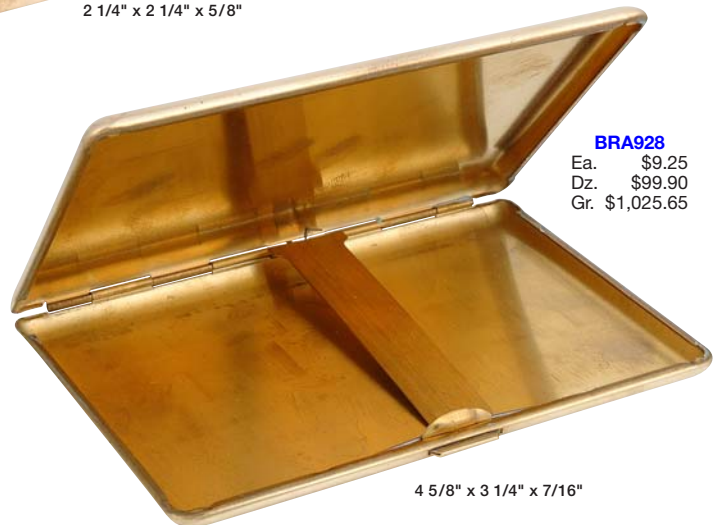

2 5/16" x 1 3/16" x 15/16"

BRA922
Ea. \$5.00
Dz. \$54.00
Gr. \$554.40

2 13/16" x 1 13/16" x 5/8"

SQUARE HINGED BOXES

1 1/2" x 1 1/2" x 1/2"

BRA923
Ea. \$4.30
Dz. \$46.45
Gr. \$476.80

2" x 2" x 5/8"

BRA924
Ea. \$4.80
Dz. \$51.85
Gr. \$532.20

BRA925
Ea. \$5.15
Dz. \$55.60
Gr. \$571.05

2 1/4" x 2 1/4" x 5/8"

2 13/16" x 2 3/8" x 3/4"

BRA926
Ea. \$7.35
Dz. \$79.40
Gr. \$814.95

CIGARETTE CASES

3 7/8" x 3" x 1/2"

BRA927
Ea. \$8.60
Dz. \$92.90
Gr. \$953.55

4 5/8" x 3 1/4" x 7/16"

BRA928
Ea. \$9.25
Dz. \$99.90
Gr. \$1,025.65

BUSINESS CARD CASES

Polished Brass

BRA929P
Ea. \$3.90
Dz. \$42.10
Gr. \$432.45

3 5/8" x 2 1/4" x 3/16"

Satin Silvertone

BRA929S
Ea. \$3.90
Dz. \$42.10
Gr. \$432.45