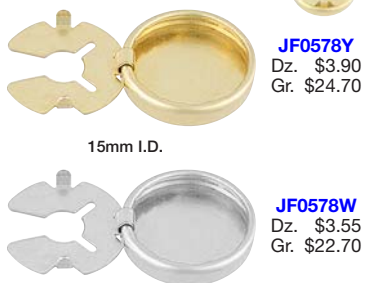

Some items on this page are imported and may vary slightly from the pictures shown.

All items on this page are available in Goldtone (Y) or Silvertone (W) unless noted.

KEYRINGS

KEYCHAINS

EYEGGLASS HOLDERS
(Clear Plastic)

TIE CLIPS

ADJUSTABLE RINGS

CUFF LINKS

BUTTON COVERS

MONEY CLIPS Additional Solid Brass Money Clip on page 42.

Some items on this page are imported and may vary slightly from the pictures shown.

BASE METAL FINDINGS

All measurements are approximate.

BOBBY PINS • CLIPS • HEADBANDS COMB • BARRETTE

Items on this page are available in Nickel-Plated Steel (N), Copper-Plated Steel (C), Goldtone (Y) or Silvertone (W). (Use Copper-Plated Steel for soldering.)