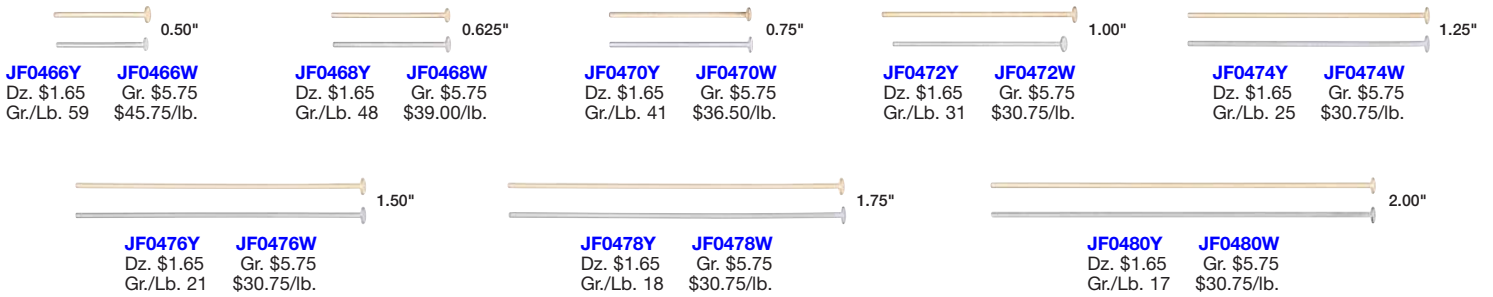

EAR WIRES

KIDNEY WIRES

HEAD PINS (0.028" Dia. Wire)

EYE PINS (0.028" Dia. Wire)

STRAIGHT STICK PINS (0.036" Nickel Silver Wire)

STRAIGHT STICK PINS (0.040" Nickel Silver Wire)

FUSION STICK PINS (0.036" Nickel Silver Wire)