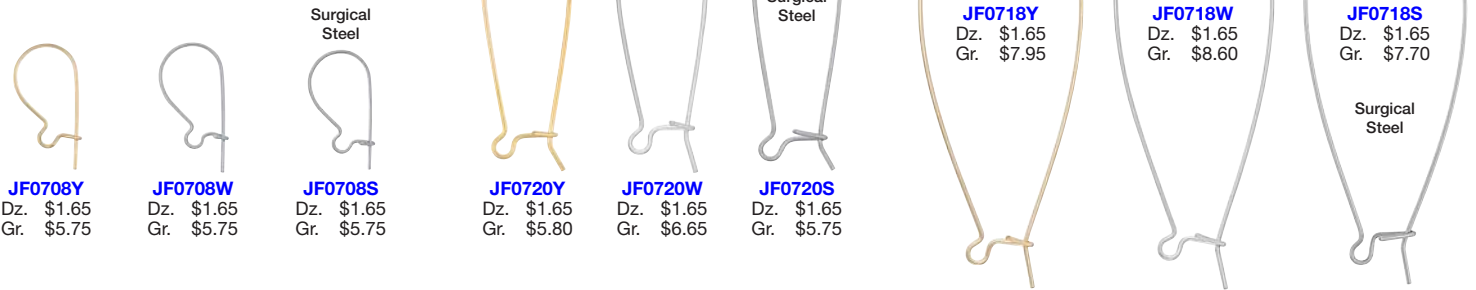

SCREW EAR CLIPS

JF0184Y	JF0184W	JF0218Y	JF0218W
Dz. \$1.70 Gr. \$10.85	Dz. \$1.65 Gr. \$10.45	Dz. \$4.45 Gr. \$28.15	Dz. \$3.25 Gr. \$20.55
JF0190Y	JF0190W	JF0220Y	JF0220W
Dz. \$5.45 Gr. \$34.55	Dz. \$5.35 Gr. \$33.95	Dz. \$8.95 Gr. \$56.90	Dz. \$6.45 Gr. \$41.05

OMEGA CLIP

(Unplated Brass) can be soldered

BMF380
Dz. \$3.00
Gr. \$14.40

Some items on this page are imported and may vary slightly from the pictures shown.

All items on this page are available in Goldtone (Y) or Silvertone (W) unless noted.

EAR WIRES

KIDNEY WIRES

HEAD PINS (0.028" Dia. Wire)

EYE PINS (0.028" Dia. Wire)

STRAIGHT STICK PINS (0.036" Nickel Silver Wire)

STRAIGHT STICK PINS (0.040" Nickel Silver Wire)

FUSION STICK PINS (0.036" Nickel Silver Wire)