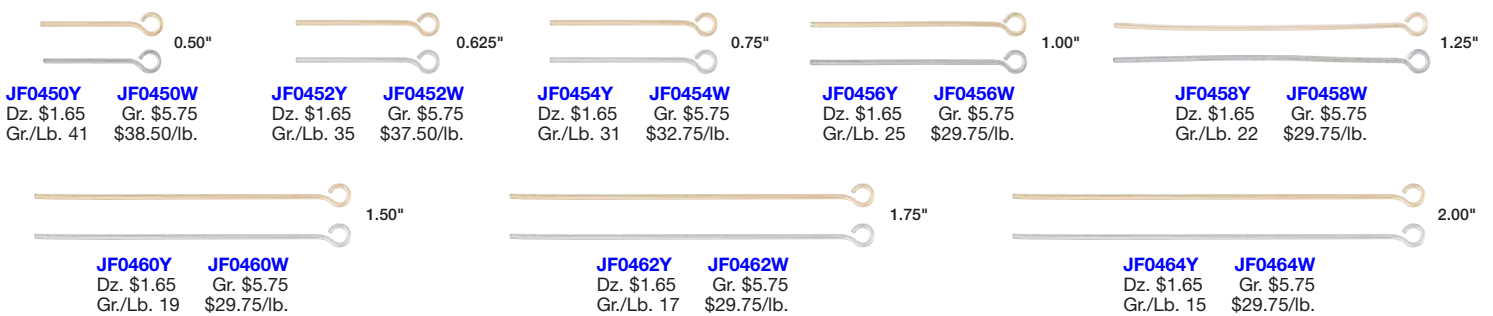

EAR WIRES

KIDNEY WIRES

HEAD PINS (0.028" Dia. Wire)

EYE PINS (0.028" Dia. Wire)

STRAIGHT STICK PINS (0.036" Nickel Silver Wire)

STRAIGHT STICK PINS (0.040" Nickel Silver Wire)

FUSION STICK PINS (0.036" Nickel Silver Wire)

Some items on this page are imported and may vary slightly from the pictures shown.

BASE METAL FINDINGS

All measurements are approximate.

PIN STEMS • PIN BACKS SOLDER PINS • CLUTCHES

All items on this page are available in Goldtone (Y) or Silvertone (W) unless noted.