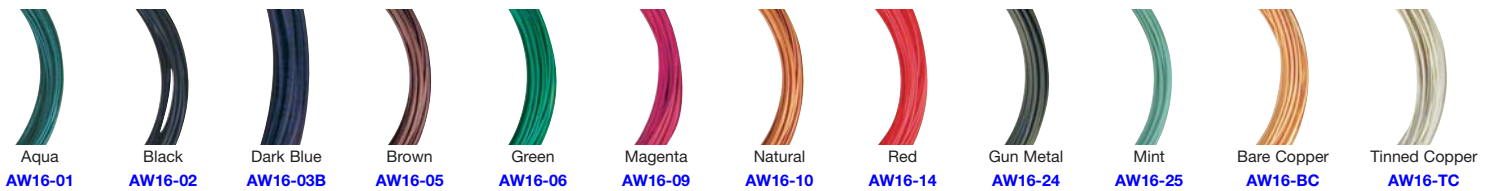

26 Ga. (0.016") COLORED COPPER WIRE • 30 yard spools • \$5.00 per spool

24 Ga. (0.020") COLORED COPPER WIRE • 20 yard spools • \$3.60 per spool

Colors may vary slightly from items shown, from batch to batch or gauge to gauge.

22 Ga. (0.025") COLORED COPPER WIRE • 15 yard spools • \$3.60 per spool

20 Ga. (0.032") COLORED COPPER WIRE • 15 yard spools • \$4.70 per spool

18 Ga. (0.040") COLORED COPPER WIRE • 10 yard spools • \$4.70 per spool

16 Ga. (0.051") COLORED COPPER WIRE • 25 foot coils • \$14.00 per coil

**14 Ga. (0.064") COLORED COPPER WIRE
25 foot coils • \$14.00 per coil**

**10 Ga. (0.101") COLORED COPPER WIRE
10 foot coils • \$14.00 per coil**