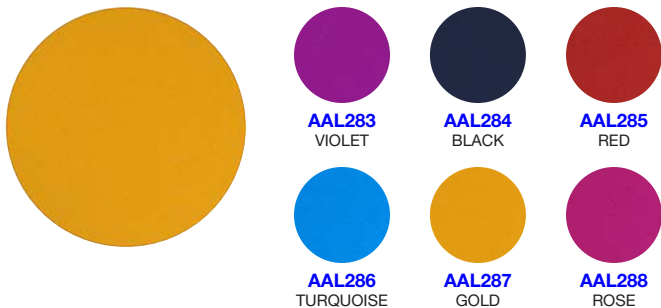

ANODIZED ALUMINUM

Colors cannot be combined for quantity discounts.

SHEET • CIRCLES • TRIANGLES

ANODIZED ALUMINUM Anodized aluminum is aluminum that has been electro-chemically treated to form a hard oxide layer on the surface of the metal. The oxide is then treated with a dye, ink, or stain to obtain its color.

24 Ga. ANODIZED ALUMINUM 6" X 6" SHEET (Alloy 5005) • 1-5 $7.25 per sheet • 6+ $6.50 per sheet

0.50" Dia. (24 Ga.) ANODIZED ALUMINUM CIRCLES • Dz. $4.95 • Gr. $47.40

0.75" Dia. (24 Ga.) ANODIZED ALUMINUM CIRCLES • Dz. $5.60 • Gr. $55.20

1.00" Dia. (24 Ga.) ANODIZED ALUMINUM CIRCLES • Dz. $6.65 • Gr. $67.80

1.25" Dia. (24 Ga.) ANODIZED ALUMINUM CIRCLES

Dz. $7.45 • Gr. $75.60

1.50" Dia. (24 Ga.) ANODIZED ALUMINUM CIRCLES

Dz. $8.00 • Gr. $83.40

0.875" (24 Ga.) ANODIZED ALUMINUM TRIANGLES • Dz. $7.25 • Gr. $75.00

Colors may vary slightly from items shown, from batch to batch or gauge to gauge.