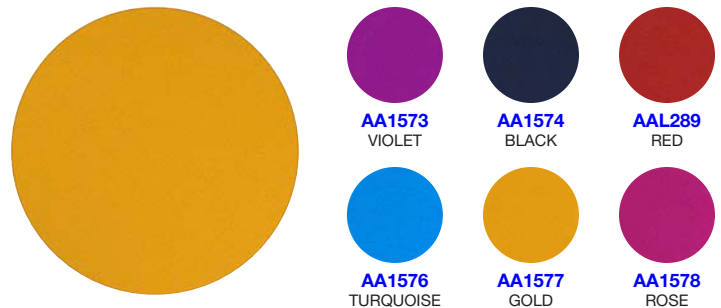

0.875" (24 Ga.) ANODIZED ALUMINUM TRIANGLES • Dz. \$7.25 • Gr. \$75.00

Colors may vary slightly from items shown, from batch to batch or gauge to gauge.

Colors cannot be combined for quantity discounts.