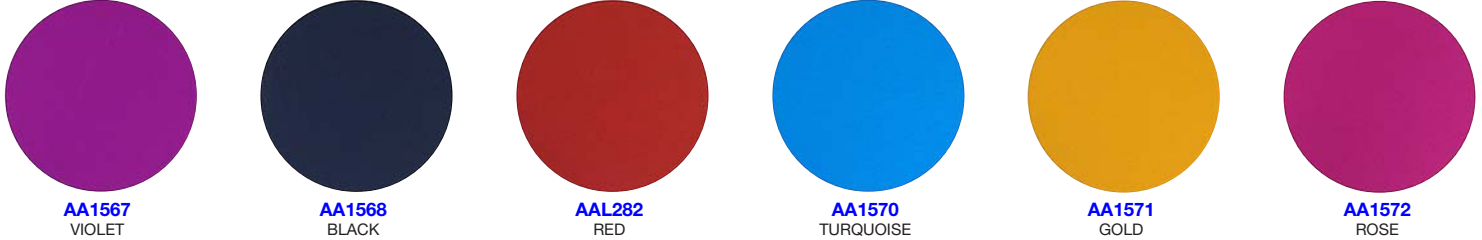

1.25" Dia. (24 Ga.) ANODIZED ALUMINUM CIRCLES

Dz. $7.45 • Gr. $75.60